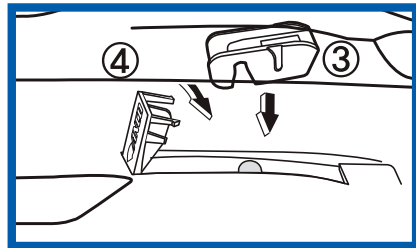

Additional connector included for applications that have a unique arm hook.

Un raccord supplémentaire est fourni pour les applications munies d'un unique bras à crochet.

Conector adicional incluido para aplicaciones que tienen gancho de brazo exclusivo.

Hybrid Blade Assembly and Connection

For Installations with a Standard Hook Connection...

Remove the adapters shown for the following circumstances:

For hook arm with plastic beauty cap on top...

For the passenger side of an opposed wiper system...

Correct

Incorrect

Beam Blade Bayonet/Side Pin Assembly and Connection

For Installations with a Bayonet Connection...

For Installations with a Side Pin Connection...

Beam Blade Pinch Tab/Top Lock Assembly and Connection