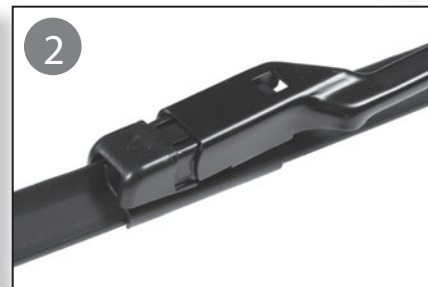

Additional connector included for applications that have a unique arm hook.

Un raccord supplémentaire est fourni pour les applications munies d'un unique bras à crochet.

Conector adicional incluido para aplicaciones que tienen gancho de brazo exclusivo.

Hybrid Blade Assembly and Connection

For Installations with a Standard Hook Connection...

Remove the adapters shown for the following circumstances:

For hook arm with plastic beauty cap on top...

For the passenger side of an opposed wiper system...

Correct

Incorrect

Beam Blade Bayonet/Side Pin Assembly and Connection

For Installations with a Bayonet Connection...

For Installations with a Side Pin Connection...

Beam Blade Pinch Tab/Top Lock Assembly and Connection