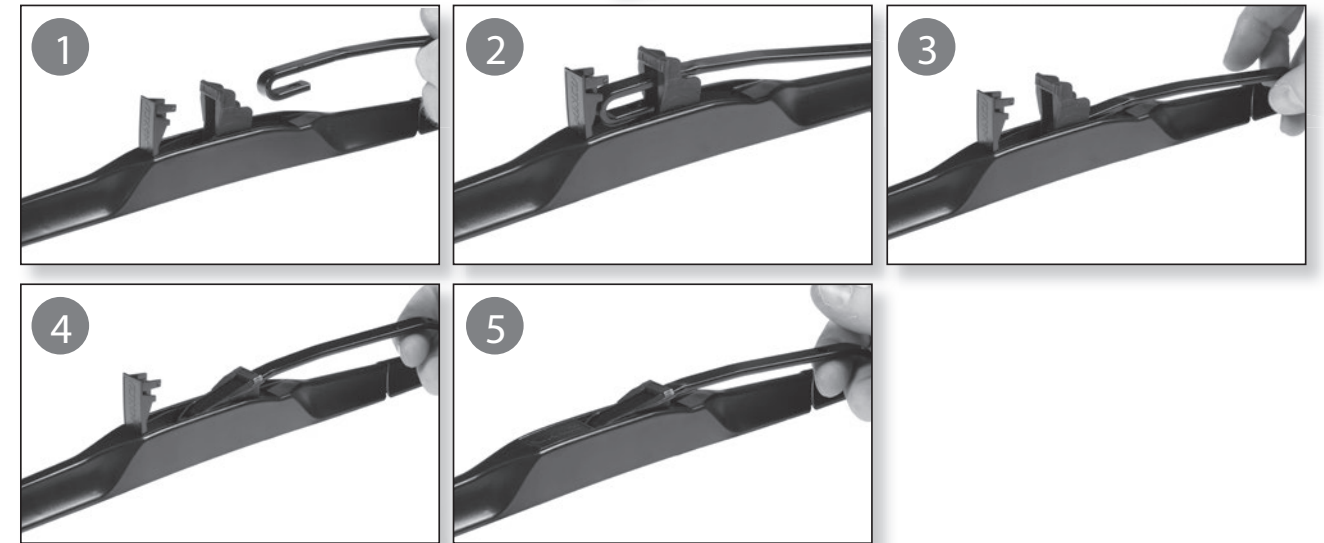

Additional connector included for applications that have a unique arm hook.

Un raccord supplémentaire est fourni pour les applications munies d'un unique bras à crochet.

Conector adicional incluido para aplicaciones que tienen gancho de brazo exclusivo.

Hybrid Blade Assembly and Connection

For Installations with a Standard Hook Connection...

Remove the adapters shown for the following circumstances:

For hook arm with plastic beauty cap on top...

For the passenger side of an opposed wiper system...

Correct

Incorrect

Beam Blade Bayonet/Side Pin Assembly and Connection

For Installations with a Bayonet Connection...

For Installations with a Side Pin Connection...

Beam Blade Pinch Tab/Top Lock Assembly and Connection

For Installations with a Pinch Tab Connection...