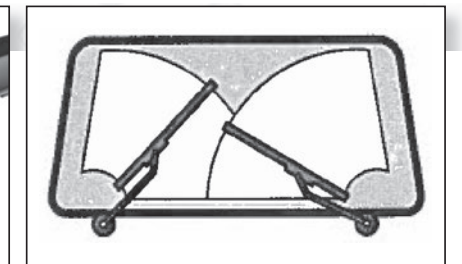

Additional connector included for applications that have a unique arm hook.

Un raccord supplémentaire est fourni pour les applications munies d'un unique bras à crochet.

Conector adicional incluido para aplicaciones que tienen gancho de brazo exclusivo.

Hybrid Blade Assembly and Connection

For Installations with a Standard Hook Connection...

Remove the adapters shown for the following circumstances:

For hook arm with plastic beauty cap on top...

For the passenger side of an opposed wiper system...

Correct

Incorrect

Beam Blade Bayonet/Side Pin Assembly and Connection

For Installations with a Bayonet Connection...

For Installations with a Side Pin Connection...

Beam Blade Pinch Tab/Top Lock Assembly and Connection