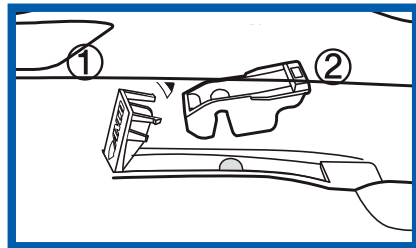

Additional connector included for applications that have a unique arm hook.

Un raccord supplémentaire est fourni pour les applications munies d'un unique bras à crochet.

Conector adicional incluido para aplicaciones que tienen gancho de brazo exclusivo.

Hybrid Blade Assembly and Connection

For Installations with a Standard Hook Connection...

Remove the adapters shown for the following circumstances:

For hook arm with plastic beauty cap on top...

For the passenger side of an opposed wiper system...

Correct

Incorrect

Beam Blade Bayonet/Side Pin Assembly and Connection

For Installations with a Bayonet Connection...

For Installations with a Side Pin Connection...

Beam Blade Pinch Tab/Top Lock Assembly and Connection