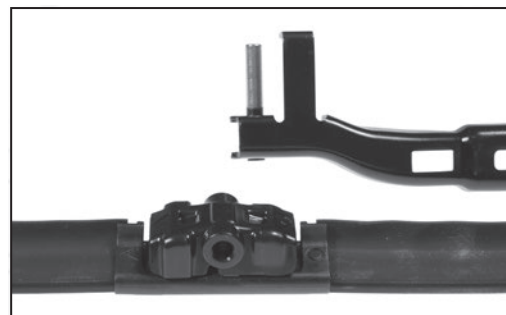

Additional connector included for applications that have a unique arm hook.

Un raccord supplémentaire est fourni pour les applications munies d'un unique bras à crochet.

Conector adicional incluido para aplicaciones que tienen gancho de brazo exclusivo.

Hybrid Blade Assembly and Connection

For Installations with a Standard Hook Connection...

Remove the adapters shown for the following circumstances:

For hook arm with plastic beauty cap on top...

For the passenger side of an opposed wiper system...

Correct

Incorrect

Beam Blade Bayonet/Side Pin Assembly and Connection

For Installations with a Bayonet Connection...

For Installations with a Side Pin Connection...

Beam Blade Pinch Tab/Top Lock Assembly and Connection

For Installations with a Pinch Tab Connection...