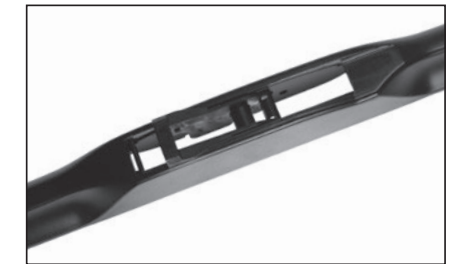

Additional connector included for applications that have a unique arm hook.

Un raccord supplémentaire est fourni pour les applications munies d'un unique bras à crochet.

Conector adicional incluido para aplicaciones que tienen gancho de brazo exclusivo.

Hybrid Blade Assembly and Connection

For Installations with a Standard Hook Connection...

Remove the adapters shown for the following circumstances:

For hook arm with plastic beauty cap on top...

For the passenger side of an opposed wiper system...

Correct

Incorrect

Beam Blade Bayonet/Side Pin Assembly and Connection

For Installations with a Bayonet Connection...

For Installations with a Side Pin Connection...

Beam Blade Pinch Tab/Top Lock Assembly and Connection